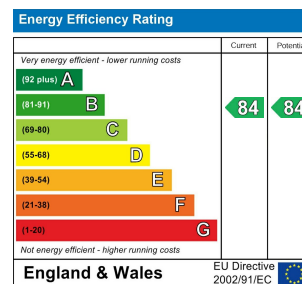

Let **UK** Home

3F 2 Eastbourne Terrace
Paddington
London
W2 6LG

01795 358 886

info@letukhome.co.uk

Council Tax Band: F

Local Authority:

Agents Note: Whilst every care has been taken to prepare these particulars, they are for guidance purposes only. All measurements are approximate and are for general guidance purposes only and whilst every care has been taken to ensure their accuracy, they should not be relied upon and potential buyers/tenants are advised to recheck the measurements.